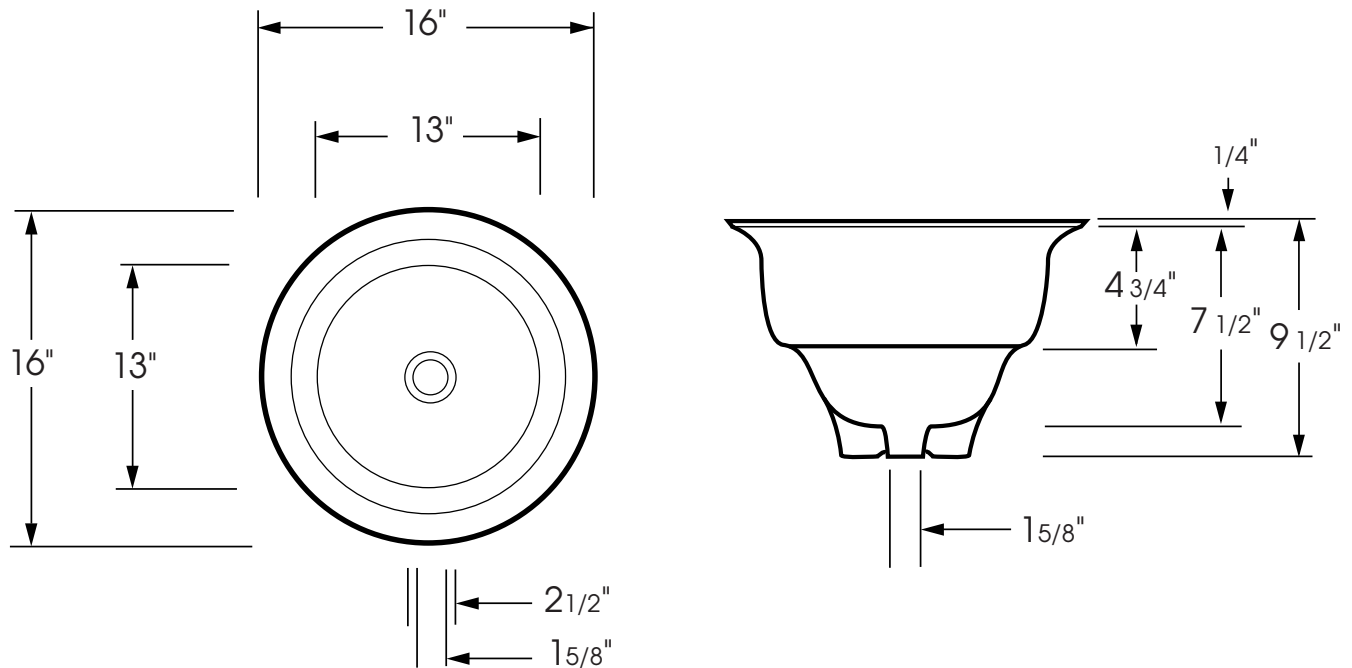

**CLARITA  
IN PORCELAIN**

**CLARITA**

**DIMENSIONS:**  
 Outside: 16" Dia. by 9 1/2"  
 Inside: 13" Dia. by 7 3/4"

**IMPORTANT:**  
 These basins are hand  
 crafted. We recommend  
 you wait for basin before  
 making your counter top  
 cut-out. All dimensions are  
 approximate.